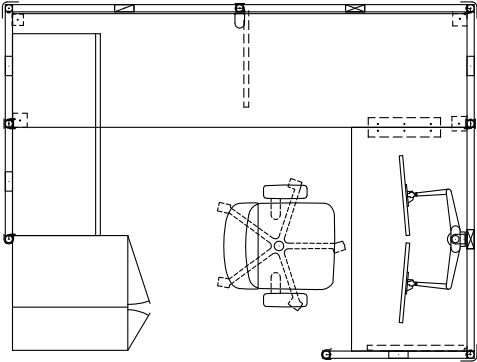

- Footprint:** 6' x 8'
- Overview:** Open Shelving
Tower Storage
Boost Monitor Arm
Icon

EQUITY

ITEM	PART DESCRIPTION	QTY	LIST	LINE TOTAL
1	Fabric Panel — Beveled Top – 24W x 49H EP3FA2449N	3	\$736.00	\$2,208.00
2	Fabric Panel — Beveled Top – 30W x 49H EP3FA3049N	1	\$793.00	\$793.00
3	Fabric Panel — Beveled Top – 48W x 49H EP3FA4849N	3	\$989.00	\$2,967.00
4	Post Assembly — Beveled Top – End – 49H EP3P49E	2	\$193.00	\$386.00
5	Post Assembly — Beveled Top – “L” – 49H EP3P49L	3	\$175.00	\$525.00
6	Post Assembly — Beveled Top – Straight – 49H EP3P49S	3	\$174.00	\$522.00
7	Add-On Screen — 24W x 15H EP3AOPG2415	3	\$815.00	\$2,445.00
8	Add-On Screen — 30W x 15H EP3AOPG3015	1	\$861.00	\$861.00
9	Add-On Screen — 48W x 15H EP3AOPG4815	3	\$1,110.00	\$3,330.00
10	Worksurface — Straight – 48W x 24D – Scallop EW14824G2	1	\$540.00	\$540.00
11	Worksurface — Straight – 96W x 24D – Scallop EW19624G2	1	\$787.00	\$787.00
12	Cantilever — Left Hand – 20D EB1C20L	1	\$103.00	\$103.00
13	Cantilever — Right Hand – 20D EB1C20R	1	\$103.00	\$103.00
14	Splice Plate — 20" EB1F24	1	\$51.00	\$51.00
15	Panel-to-Worksurface Bracket — Pair (L/R) EB1PWSP	2	\$33.00	\$66.00
			SUB-TOTAL	\$15,687.00

STORAGE

ITEM	PART DESCRIPTION	QTY	LIST	LINE TOTAL
16	Lateral — BF Shelf – 42W SLATS142	1	\$1,158.00	\$1,158.00
17	Tower — Left open – 46” – BBF – J Pull STWR4624BBFLJ	1	\$2,469.00	\$2,469.00
			SUB-TOTAL	\$3,627.00

ELECTRICAL

ITEM	PART DESCRIPTION	QTY	LIST	LINE TOTAL
18	Jumper — 8-wire – 41 1/2L EE1C48-8	1	\$162.00	\$162.00
19	Jumper — 8-wire – 65 1/2L EE1C72-8	1	\$195.00	\$195.00
20	Duplex Receptacle — Circuit #1 EE1R1	2	\$57.00	\$114.00
21	Duplex Receptacle — Circuit #4 – Dedicated for 3+1, 2+2, 3+3 EE1R4D	1	\$57.00	\$57.00
22	Terminal Block — 8-wire EE1TB-8	3	\$64.00	\$192.00
			SUB-TOTAL	\$720.00