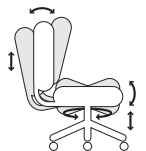

## Base Options

## Chair Mech

### Multi-function (0)

- Center Pivot
- Swivel 360°
- Pneumatic seat height
- Back height  
(not available on the 1 back)
- Seat angle
- Seat tension
- Independent back angle
- Forward tilt-stop
- Seat slider