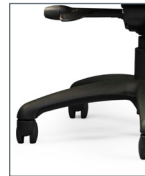

## Headrest Options

**HE**  
Height Adjustable  
1 back only

**H4**  
Dual Pivot  
8 back only

**H5**  
Dual Pivot  
1 back only

**B0**  
Standard  
26" Black

**B6**  
26" Polished  
Aluminum

**B8**  
27" Brushed  
Aluminum

**B12**  
28" Black