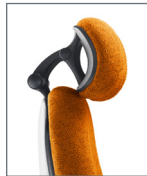

## Arm Options

**0 Arm**  
5-way 360°

**3 Arm**  
360° Swivel w/  
Oversized Urethane

**6 Arm**  
Oversized Black  
Vinyl Arm Pads

**7 Arm**  
Oversized Fabric/  
Leather Arm Pads

**P Arm**  
360° Swivel

## Headrest Options

**HE**  
Height Adjustable  
1 back only

**H4**  
Dual Pivot  
8 back only

**H5**  
Dual Pivot  
1 back only

**B0**  
Standard  
26" Black

**B6**  
26" Polished  
Aluminum

**B8**  
27" Brushed  
Aluminum