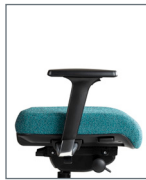

## Arm Options

**0 Arm**  
Fixed

**3 Arm**  
3D

**4 Arm**  
4D

**6 Arm**  
3D Chrome

**7 Arm**  
Chrome Loop

**8 Arm**  
4D Chrome

## Base Options

**Standard**  
25" Black

**B36**  
25" Polished  
Aluminium

### Forward Pivot Synchro (2)

- Swivel 360°
- Pneumatic seat height
- Seat tilt tension
- Back angle
- Seat angle
- Back to seat tilt, 2:1
- Anti-kick tilt-lock
- Optional Seat slider