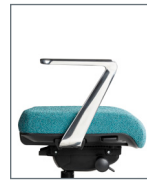

## Arm Options

**0 Arm**  
Fixed

**3 Arm**  
3D

**4 Arm**  
4D

**6 Arm**  
3D Chrome

**7 Arm**  
Chrome Loop

**8 Arm**  
4D Chrome

## Base Options

**Standard**  
25" Black

**B36**  
25" Polished  
Aluminium

### Forward Pivot Synchro (2)

- Swivel 360°
- Pneumatic seat height
- Seat tilt tension
- Back angle
- Seat angle
- Back to seat tilt, 2:1
- Anti-kick tilt-lock
- Optional Seat slider