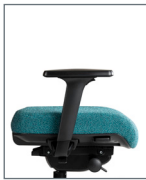

ULU4652	ULU4752	ULU5652	ULU5752	
40 x 26 x 26	40 x 26 x 26	40 x 26 x 26	40 x 26 x 26	Overall
30 lbs	30 lbs	30 lbs	30 lbs	Chair Weight
19.5	21	19.5	21	Seat Width
17.25 – 22.25	17.25 – 22.25	17.25 – 22.25	17.25 – 22.25	Seat Height
17.25 – 19.75	17.25 – 19.75	17 – 19.5	17 – 19.5	Seat Depth
R1.5° – R6°	R1.5° – R6°	R1.5° – R6°	R1.5° – R6°	Seat Angle
18.5	18.5	18.5	18.5	Back Width
22	22	22	22	Back Height
98° – 120°	98° – 120°	98° – 120°	98° – 120°	Back Angle
4.25 – 8.25	4.25 – 8.25	5 – 8	5 – 8	Lumbar Range
26	26	26	26	Base

ULU4653	ULU4753	ULU5653	ULU5753	
40 x 26 x 26	40 x 26 x 26	40 x 26 x 26	40 x 26 x 26	Overall
28 lbs	28 lbs	28 lbs	28 lbs	Chair Weight
19.5	21	19.5	21	Seat Width
17 – 22	17 – 22	17 – 22	17 – 22	Seat Height
17.25 – 19.75	17.25 – 19.75	17 – 19.5	17 – 19.5	Seat Depth
R1° – R5.5°	R1° – R5.5°	R1° – R5.5°	R1° – R5.5°	Seat Angle
18.5	18.5	18.5	18.5	Back Width
22	22	22	22	Back Height
100° – 118°	100° – 118°	100° – 118°	100° – 118°	Back Angle
4.25 – 8.25	4.25 – 8.25	5 – 8	5 – 8	Lumbar Range
26	26	26	26	Base

All measurements shown are in inches. For more options see our current online price book.

Arm Options

3 Arm
3D

Base Options

Forward Pivot Synchro (2)

- Swivel 360°
- Pneumatic seat height
- Seat tilt tension
- Back angle
- Seat angle
- Back to seat tilt, 2:1
- Anti-kick tilt-lock
- Optional Seat slider

Weight Sensitive (3)

- Swivel 360°
- Pneumatic seat height
- Seat tilt tension
- Back angle
- Seat angle
- Back to seat tilt, 2:1
- Anti-kick tilt-lock
- Seat slider

How to Specify

Series Code	Back	Seat	Arm	Mech
	4 Mesh	6 Medium 7 Large		
ULU	6	6	5	2