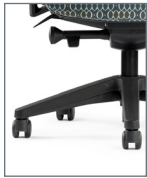

## Arm Options

**0 Arm**  
Fixed

**3 Arm**  
3D

**4 Arm**  
4D

**6 Arm**  
3D Chrome

**7 Arm**  
Chrome Loop

**8 Arm**  
4D Chrome

## Base Options

**Standard**  
25" Black

**B36**  
25" Polished  
Aluminium

### Forward Pivot Synchro (2)

- Swivel 360°
- Pneumatic seat height
- Seat tilt tension
- Back angle
- Seat angle
- Back to seat tilt, 2:1
- Anti-kick tilt-lock
- Optional Seat slider