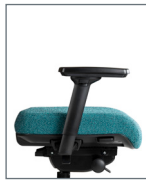

ULU4653	ULU4753	ULU5653	ULU5753	
40 x 26 x 26	40 x 26 x 26	40 x 26 x 26	40 x 26 x 26	Overall
28 lbs	28 lbs	28 lbs	28 lbs	Chair Weight
19.5	21	19.5	21	Seat Width
17 – 22	17 – 22	17 – 22	17 – 22	Seat Height
17.25 – 19.75	17.25 – 19.75	17 – 19.5	17 – 19.5	Seat Depth
R1° – R5.5°	R1° – R5.5°	R1° – R5.5°	R1° – R5.5°	Seat Angle
18.5	18.5	18.5	18.5	Back Width
22	22	22	22	Back Height
100° – 118°	100° – 118°	100° – 118°	100° – 118°	Back Angle
4.25 – 8.25	4.25 – 8.25	5 – 8	5 – 8	Lumbar Range
26	26	26	26	Base

## Arm Options

**0 Arm**  
Fixed

**3 Arm**  
3D

**4 Arm**  
4D

**6 Arm**  
3D Chrome

**7 Arm**  
Chrome Loop

**8 Arm**  
4D Chrome

### Forward Pivot Synchro (2)

- Swivel 360°
- Pneumatic seat height
- Seat tilt tension
- Back angle
- Seat angle
- Back to seat tilt, 2:1
- Anti-kick tilt-lock
- Optional Seat slider