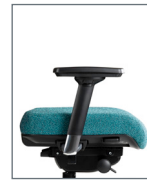

## Arm Options

**0 Arm**  
Fixed

**3 Arm**  
3D

**4 Arm**  
4D

**6 Arm**  
3D Chrome

**7 Arm**  
Chrome Loop

**8 Arm**  
4D Chrome

## Base Options

**Standard**  
25" Black

**B36**  
25" Polished  
Aluminium

### Forward Pivot Synchro (2)

- Swivel 360°
- Pneumatic seat height
- Seat tilt tension
- Back angle
- Seat angle
- Back to seat tilt, 2:1
- Anti-kick tilt-lock
- Optional Seat slider