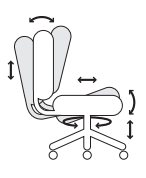

ULU4653	ULU4753	ULU5653	ULU5753	
40 x 26 x 26	40 x 26 x 26	40 x 26 x 26	40 x 26 x 26	Overall
28 lbs	28 lbs	28 lbs	28 lbs	Chair Weight
19.5	21	19.5	21	Seat Width
17 – 22	17 – 22	17 – 22	17 – 22	Seat Height
17.25 – 19.75	17.25 – 19.75	17 – 19.5	17 – 19.5	Seat Depth
R1° – R5.5°	R1° – R5.5°	R1° – R5.5°	R1° – R5.5°	Seat Angle
18.5	18.5	18.5	18.5	Back Width
22	22	22	22	Back Height
100° – 118°	100° – 118°	100° – 118°	100° – 118°	Back Angle
4.25 – 8.25	4.25 – 8.25	5 – 8	5 – 8	Lumbar Range
26	26	26	26	Base

## Arm Options

**0 Arm**  
Fixed

**3 Arm**  
3D

**4 Arm**  
4D

**6 Arm**  
3D Chrome

**7 Arm**  
Chrome Loop

**8 Arm**  
4D Chrome

## Base Options

**Standard**  
25" Black

**B36**  
25" Polished  
Aluminium

### Forward Pivot Synchro (2)

- Swivel 360°
- Pneumatic seat height
- Seat tilt tension
- Back angle
- Seat angle
- Back to seat tilt, 2:1
- Anti-kick tilt-lock
- Optional Seat slider