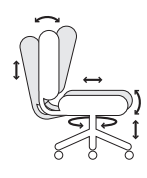

## Arm Options

**0 Arm**  
Fixed

**3 Arm**  
3D

**4 Arm**  
4D

**6 Arm**  
3D Chrome

**7 Arm**  
Chrome Loop

**8 Arm**  
4D Chrome

## Base Options

**Standard**  
25" Black

**B36**  
25" Polished  
Aluminium

### Forward Pivot Synchro (2)

- Swivel 360°
- Pneumatic seat height
- Seat tilt tension
- Back angle
- Seat angle
- Back to seat tilt, 2:1
- Anti-kick tilt-lock
- Optional Seat slider

### Weight Sensitive (3)

- Swivel 360°
- Pneumatic seat height
- Seat tilt tension
- Back angle
- Seat angle
- Back to seat tilt, 2:1
- Anti-kick tilt-lock
- Seat slider