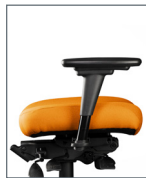

All measurements shown are in inches.
For more options see our current online price book.

Arm Options

0 Arm
4" Adjustable

1 Arm
4" Adjustable
w/Pivot

2 Arm
Lateral Sliding

3 Arm
3" Adjustable

4 Arm
Swing

6 Arm
C Loop

7 Arm
Chrome Loop

8 Arm
360° NP

Skin Options

S1 or S2
Grade C or 1 (S1)
Grade 2 (S2)

S5
Ultraleather™

Chair Mech Options

Forward Pivot Synchro (2)

- Swivel 360°
- Pneumatic seat height
- Seat tilt tension
- Back angle
- Seat angle
- Back to seat tilt, 2:1
- Anti-kick tilt-lock
- Optional seat slider

Multi-tilt (6)

- Swivel 360°
- Pneumatic seat height
- Independent back angle
- Independent seat angle
- Seat tilt tension
- Infinite adjust forward tilt-stop
- Optional seat slider

Headrest Options

HE
Height Adjustable

H4
Dual Pivot
Matching upholstery

H5
Dual Pivot
Black faux leather

Base Options

B0
Standard
26" Black

B6
26" Polished
Aluminum

B8
26" Brushed
Aluminum

How to Specify

Series Code	Back	Seat	Arm	Mech
	4 Mesh Back	6 Medium 7 Large		
RCT	4	6	3	2