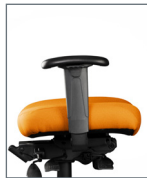

NEUTRALPOSTURE NP

Right Chair®

Right Chair®

RCT4652	RCT4752	RCT4656	RCT4756	Overall
40.5 x 26 x 26	40.5 x 26 x 26	39.5 x 26 x 26	39.5 x 26 x 26	Chair Weight
37 lbs	37 lbs	48 lbs	48.5 lbs	Seat Width
19.5	22	19.5	22	Seat Height
16.5 - 21.5	16.5 - 21.5	15.25 - 20.25	15.25 - 20.25	Seat Depth
16.5 - 19.5	16.5 - 19.5	16 - 18	19 - 21	Seat Angle
F5° - R14°	F5° - R14°	F6° - R11°	F8° - R18°	Back Width
19	19	19	19	Back Height
23	23	23	23	Back Angle
102° - 120°	102° - 120°	100° - 115°	100° - 115°	Lumbar Range
3	3	3	3	Base Diameter
26	26	26	26	

All measurements shown are in inches.
For more options see our current online price book.

Arm Options

0 Arm
4" Adjustable

1 Arm
4" Adjustable
w/Pivot

2 Arm
Lateral Sliding

3 Arm
3" Adjustable

4 Arm
Swing

6 Arm
C Loop

7 Arm
Chrome Loop

8 Arm
360° NP

Skin Options

S1 or S2
Grade C or 1 (S1)
Grade 2 (S2)

S5
Ultraleather™

Chair Mech Options

Forward Pivot Synchro (2)

- Swivel 360°
- Pneumatic seat height
- Seat tilt tension
- Back angle
- Seat angle
- Back to seat tilt, 2:1
- Anti-kick tilt-lock
- Optional seat slider

Multi-tilt (6)

- Swivel 360°
- Pneumatic seat height
- Independent back angle
- Independent seat angle
- Seat tilt tension
- Infinite adjust forward tilt-stop
- Optional seat slider

Headrest Options

HE
Height Adjustable