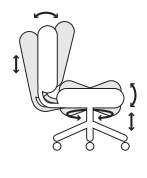

All measurements shown are in inches.
For more options see our current online price book.

Arm Options

0 Arm
4" Adjustable

1 Arm
4" Adjustable
w/Pivot

2 Arm
Lateral Sliding

3 Arm
3" Adjustable

4 Arm
Swing

6 Arm
C Loop

7 Arm
Chrome Loop

8 Arm
360° NP

Skin Options

S1 or S2
Grade C or 1 (S1)
Grade 2 (S2)

S5
Ultraleather™

Chair Mech Options

Forward Pivot Synchro (2)

- Swivel 360°
- Pneumatic seat height
- Seat tilt tension
- Back angle
- Seat angle
- Back to seat tilt, 2:1
- Anti-kick tilt-lock
- Optional seat slider

Multi-tilt (6)

- Swivel 360°
- Pneumatic seat height
- Independent back angle
- Independent seat angle
- Seat tilt tension
- Infinite adjust forward tilt-stop
- Optional seat slider

Headrest Options

HE
Height Adjustable