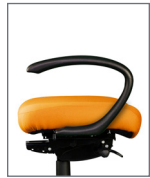

All measurements shown are in inches.
For more options see our current online price book.

Arm Options

0 Arm
4" Adjustable

1 Arm
4" Adjustable
w/Pivot

2 Arm
Lateral Sliding

3 Arm
3" Adjustable

4 Arm
Swing

6 Arm
C Loop

7 Arm
Chrome Loop

8 Arm
360° NP

Skin Options

S1 or S2
Grade C or 1 (S1)
Grade 2 (S2)

S5
Ultraleather™

Chair Mech Options

Forward Pivot Synchro (2)

- Swivel 360°
- Pneumatic seat height
- Seat tilt tension
- Back angle
- Seat angle
- Back to seat tilt, 2:1
- Anti-kick tilt-lock
- Optional seat slider

Multi-tilt (6)

- Swivel 360°
- Pneumatic seat height
- Independent back angle
- Independent seat angle
- Seat tilt tension
- Infinite adjust forward tilt-stop
- Optional seat slider

Headrest Options

HE
Height Adjustable