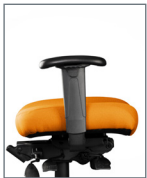

NEUTRALPOSTURE NP

Right Chair®

Right Chair®

RCT4652	RCT4752	RCT4656	RCT4756	Overall
40.5 x 26 x 26	40.5 x 26 x 26	39.5 x 26 x 26	39.5 x 26 x 26	Chair Weight
37 lbs	37 lbs	48 lbs	48.5 lbs	Seat Width
19.5	22	19.5	22	Seat Height
16.5 - 21.5	16.5 - 21.5	15.25 - 20.25	15.25 - 20.25	Seat Depth
16.5 - 19.5	16.5 - 19.5	16 - 18	19 - 21	Seat Angle
F5° - R14°	F5° - R14°	F6° - R11°	F8° - R18°	Back Width
19	19	19	19	Back Height
23	23	23	23	Back Angle
102° - 120°	102° - 120°	100° - 115°	100° - 115°	Lumbar Range
3	3	3	3	Base Diameter
26	26	26	26	

All measurements shown are in inches.
For more options see our current online price book.

Arm Options

0 Arm
4" Adjustable

1 Arm
4" Adjustable
w/Pivot

2 Arm
Lateral Sliding

3 Arm
3" Adjustable

4 Arm
Swing

6 Arm
C Loop

7 Arm
Chrome Loop

8 Arm
360° NP

Skin Options

S1 or S2
Grade C or 1 (S1)
Grade 2 (S2)

S5
Ultraleather™

Chair Mech Options

Forward Pivot Synchro (2)

- Swivel 360°
- Pneumatic seat height
- Seat tilt tension
- Back angle
- Seat angle
- Back to seat tilt, 2:1
- Anti-kick tilt-lock
- Optional seat slider

Multi-tilt (6)

- Swivel 360°
- Pneumatic seat height
- Independent back angle
- Independent seat angle
- Seat tilt tension
- Infinite adjust forward tilt-stop
- Optional seat slider

Headrest Options

HE
Height Adjustable