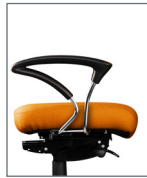

All measurements shown are in inches.
For more options see our current online price book.

Arm Options

0 Arm
4" Adjustable

1 Arm
4" Adjustable
w/Pivot

2 Arm
Lateral Sliding

3 Arm
3" Adjustable

4 Arm
Swing

6 Arm
C Loop

7 Arm
Chrome Loop

8 Arm
360° NP

Skin Options

S1 or S2
Grade C or 1 (S1)
Grade 2 (S2)

S5
Ultraleather™

Chair Mech Options

Forward Pivot Synchro (2)

- Swivel 360°
- Pneumatic seat height
- Seat tilt tension
- Back angle
- Seat angle
- Back to seat tilt, 2:1
- Anti-kick tilt-lock
- Optional seat slider

Multi-tilt (6)

- Swivel 360°
- Pneumatic seat height
- Independent back angle
- Independent seat angle
- Seat tilt tension
- Infinite adjust forward tilt-stop
- Optional seat slider

Headrest Options

HE
Height Adjustable

H4
Dual Pivot
Matching upholstery

H5
Dual Pivot
Black faux leather

Base Options

B0
Standard
26" Black

B6
26" Polished
Aluminum

B8
26" Brushed
Aluminum

How to Specify

Series Code	Back	Seat	Arm	Mech
	4 Mesh Back	6 Medium 7 Large		
RCT	4	6	3	2