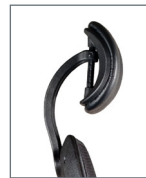

All measurements shown are in inches.
For more options see our current online price book.

Arm Options

0 Arm
4" Adjustable

1 Arm
4" Adjustable
w/Pivot

2 Arm
Lateral Sliding

3 Arm
3" Adjustable

4 Arm
Swing

6 Arm
C Loop

7 Arm
Chrome Loop

8 Arm
360° NP

Skin Options

S1 or S2
Grade C or 1 (S1)
Grade 2 (S2)

S5
Ultraleather™

Chair Mech Options

Forward Pivot Synchro (2)

- Swivel 360°
- Pneumatic seat height
- Seat tilt tension
- Back angle
- Seat angle
- Back to seat tilt, 2:1
- Anti-kick tilt-lock
- Optional seat slider

Multi-tilt (6)

- Swivel 360°
- Pneumatic seat height
- Independent back angle
- Independent seat angle
- Seat tilt tension
- Infinite adjust forward tilt-stop
- Optional seat slider

Headrest Options

HE
Height Adjustable

H4
Dual Pivot
Matching upholstery

H5
Dual Pivot
Black faux leather

Base Options

B0
Standard
26" Black

B6
26" Polished
Aluminum

B8
26" Brushed
Aluminum

How to Specify

Series Code	Back	Seat	Arm	Mech
	4 Mesh Back	6 Medium 7 Large		
RCT	4	6	3	2