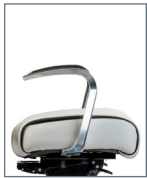

NeutralPosture

NV2422	NV2122	NV2222	
39.5 x 26 x 26	39.5 x 26 x 26	39.5 x 26 x 26	Overall
41 lbs	41 lbs	41 lbs	Chair Weight
19.5	20.5	20.5	Seat Width
17 – 20	18.5 – 21.5	18.5 – 21.5	Seat Height
18.5 – 21.5	17 – 20	18 – 21	Seat Depth
F2° – R9°	F2° – R9°	F2° – R9°	Seat Angle
18.5	18.5	18.5	Back Width
19.5 – 23.5	19.5 - 23.5	19.5 - 23.5	Back Height
100° – 115°	100° – 115°	100° – 115°	Back Angle
4	4	4	Lumbar Range
26	26	26	Base Diameter

All measurements shown are in inches.
For more options see our current online price book.

Arm Options

Base Options

0 Arm
Polished
Aluminum Loop

2 Arm
Lateral Sliding

B0
Standard
26" Black

B6
26" Polished
Aluminum

B15
26" High Crown
Polished Aluminum

B16
26" High
Crown Black

B18
26" Polished Aluminum
w/Black Inlay

Back Options

Seat Options

2 Back
Mid Back

3 Back
High Back

4 Back
Pillow Top,
High Back

1 Seat
Pillow Top,
Medium Seat

2 Seat
Pillow Top,
Large Seat

4 Seat
Medium Seat

NS
No Seat Split

Chair Mech

How to Specify

Forward Pivot Synchro (2)

- Swivel 360°
- Pneumatic seat height
- Seat tilt tension
- Back angle
- Seat angle
- Back to seat tilt, 2:1
- Anti-kick tilt-lock
- Optional seat slider