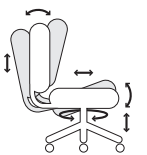

B15
26" High Crown
Polished Aluminum

B16
26" High
Crown Black

B18
26" Polished Aluminum
w/Black Inlay

Back Options

Seat Options

2 Back
Mid Back

3 Back
High Back

4 Back
Pillow Top,
High Back

1 Seat
Pillow Top,
Medium Seat

2 Seat
Pillow Top,
Large Seat

4 Seat
Medium Seat

NS
No Seat Split

Chair Mech

How to Specify

Forward Pivot Synchro (2)

- Swivel 360°
- Pneumatic seat height
- Seat tilt tension
- Back angle
- Seat angle
- Back to seat tilt, 2:1
- Anti-kick tilt-lock
- Optional seat slider

Series Code	Back	Seat	Arms	Mech
	2 Mid 3 High 4 High Pillow Top	1 Medium Pillow Top 2 Large Pillow Top 4 Medium		
NV	4	1	2	2