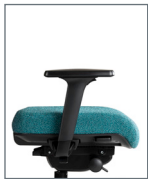

KN04652	KN04752	KN06652	KN06752	
35.5 x 26 x 26	35.5 x 26 x 26	40.5 x 26 x 26	40.5 x 26 x 26	Overall
28 lbs	28 lbs	29 lbs	29 lbs	Chair Weight
19.5	21	19.5	21	Seat Width
17.25 – 22.25	17.25 – 22.25	17.25 – 22.25	17.25 – 22.25	Seat Height
17 – 19	17.5 – 19.5	17 – 19	17.5 – 19.5	Seat Depth
0° – R5.5°	0° – R5.5°	0° – R5.5°	0° – R5.5°	Seat Angle
20	20	19.5	19.5	Back Width
17 – 19	17 – 19	22 – 24	22 – 24	Back Height
102° – 123°	102° – 123°	102° – 123°	102° – 123°	Back Angle
3.5 – 8.5	3.5 – 8.5	3.5 – 8.5	3.5 – 8.5	Lumbar Range
26	26	26	26	Base

KN04653	KN04753	KN06653	KN06753	
35 x 26 x 26	35 x 26 x 26	40 x 26 x 26	40 x 26 x 26	Overall
28 lbs	28 lbs	29 lbs	29 lbs	Chair Weight
19.5	21	19.5	21	Seat Width
17 – 22	17 – 22	17 – 22	17 – 22	Seat Height
17 – 19	17.5 – 19.5	17 – 19	17.5 – 19.5	Seat Depth
0° – R5.5°	0° – R5.5°	0° – R5.5°	0° – R5.5°	Seat Angle
20	20	19.5	19.5	Back Width
17 – 19	17 – 19	22 – 24	22 – 24	Back Height
102° – 123°	102° – 123°	102° – 123°	102° – 123°	Back Angle
3.5 – 8.5	3.5 – 8.5	3.5 – 8.5	3.5 – 8.5	Lumbar Range
26	26	26	26	Base

All measurements shown are in inches. For more options see our current online price book.

Arm Options

3 Arm
3D

Base Options

Forward Pivot Synchro (2)

- Swivel 360°
- Pneumatic seat height
- Seat tilt tension
- Back angle
- Seat angle
- Back to seat tilt, 2:1
- Anti-kick tilt-lock
- Optional Seat slider

Weight Sensitive (3)

- Swivel 360°
- Pneumatic seat height
- Seat tilt tension
- Back angle
- Seat angle
- Back to seat tilt, 2:1
- Anti-kick tilt-lock
- Seat slider

How to Specify

Series Code	Back	Seat	Arm	Mech
	4 Mesh Mid	6 Medium 7 Large		
KNO	6	6	5	2