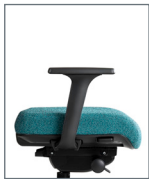

KN04652	KN04752	KN06652	KN06752	
35.5 x 26 x 26	35.5 x 26 x 26	40.5 x 26 x 26	40.5 x 26 x 26	Overall
28 lbs	28 lbs	29 lbs	29 lbs	Chair Weight
19.5	21	19.5	21	Seat Width
17.25 – 22.25	17.25 – 22.25	17.25 – 22.25	17.25 – 22.25	Seat Height
17 – 19	17.5 – 19.5	17 – 19	17.5 – 19.5	Seat Depth
0° – R5.5°	0° – R5.5°	0° – R5.5°	0° – R5.5°	Seat Angle
20	20	19.5	19.5	Back Width
17 – 19	17 – 19	22 – 24	22 – 24	Back Height
102° – 123°	102° – 123°	102° – 123°	102° – 123°	Back Angle
3.5 – 8.5	3.5 – 8.5	3.5 – 8.5	3.5 – 8.5	Lumbar Range
26	26	26	26	Base

KN04653	KN04753	KN06653	KN06753	
35 x 26 x 26	35 x 26 x 26	40 x 26 x 26	40 x 26 x 26	Overall
28 lbs	28 lbs	29 lbs	29 lbs	Chair Weight
19.5	21	19.5	21	Seat Width
17 – 22	17 – 22	17 – 22	17 – 22	Seat Height
17 – 19	17.5 – 19.5	17 – 19	17.5 – 19.5	Seat Depth
0° – R5.5°	0° – R5.5°	0° – R5.5°	0° – R5.5°	Seat Angle
20	20	19.5	19.5	Back Width
17 – 19	17 – 19	22 – 24	22 – 24	Back Height
102° – 123°	102° – 123°	102° – 123°	102° – 123°	Back Angle
3.5 – 8.5	3.5 – 8.5	3.5 – 8.5	3.5 – 8.5	Lumbar Range
26	26	26	26	Base

All measurements shown are in inches. For more options see our current online price book.

Arm Options

0 Arm
Fixed