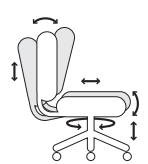

All measurements shown are in inches. For more options see our current online price book.

Arm Options

0 Arm
Fixed

3 Arm
3D

4 Arm
4D

6 Arm
3D Chrome

7 Arm
Chrome Loop

8 Arm
4D Chrome

Base Options

Standard
27" High Crown
Black

B15
26" High Crown
Polished Aluminium

Forward Pivot Synchro (2)

- Swivel 360°
- Pneumatic seat height
- Seat tilt tension
- Back angle
- Seat angle
- Back to seat tilt, 2:1
- Anti-kick tilt-lock
- Optional Seat slider

Weight Sensitive (3)

- Swivel 360°
- Pneumatic seat height
- Seat tilt tension
- Back angle
- Seat angle
- Back to seat tilt, 2:1
- Anti-kick tilt-lock
- Seat slider

How to Specify

Series Code	Back	Seat	Arm	Mech
	4 Mesh Mid	6 Medium 7 Large		
KNO	6	6	5	2