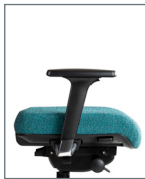

All measurements shown are in inches. For more options see our current online price book.

Arm Options

0 Arm
Fixed

3 Arm
3D

4 Arm
4D

6 Arm
3D Chrome

7 Arm
Chrome Loop

8 Arm
4D Chrome

Base Options

Standard
27" High Crown
Black

B15
26" High Crown
Polished Aluminium

Forward Pivot Synchro (2)

- Swivel 360°
- Pneumatic seat height
- Seat tilt tension
- Back angle
- Seat angle
- Back to seat tilt, 2:1
- Anti-kick tilt-lock
- Optional Seat slider

Weight Sensitive (3)

- Swivel 360°
- Pneumatic seat height
- Seat tilt tension
- Back angle
- Seat angle
- Back to seat tilt, 2:1
- Anti-kick tilt-lock
- Seat slider

How to Specify

Series Code	Back	Seat	Arm	Mech
	4 Mesh Mid	6 Medium 7 Large		
KNO	6	6	5	2