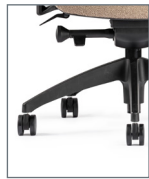

All measurements shown are in inches. For more options see our current online price book.

Arm Options

0 Arm
Fixed

3 Arm
3D

4 Arm
4D

6 Arm
3D Chrome

7 Arm
Chrome Loop

8 Arm
4D Chrome

Base Options

Standard
27" High Crown
Black

B15
26" High Crown
Polished Aluminium

Forward Pivot Synchro (2)

- Swivel 360°
- Pneumatic seat height
- Seat tilt tension
- Back angle
- Seat angle
- Back to seat tilt, 2:1
- Anti-kick tilt-lock
- Optional Seat slider

Weight Sensitive (3)

- Swivel 360°
- Pneumatic seat height
- Seat tilt tension
- Back angle
- Seat angle
- Back to seat tilt, 2:1
- Anti-kick tilt-lock
- Seat slider

How to Specify

Series Code	Back	Seat	Arm	Mech
	4 Mesh Mid	6 Medium 7 Large		
KNO	6	6	5	2