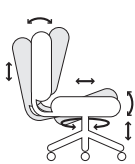

KN04653	KN04753	KN06653	KN06753	
35 x 26 x 26	35 x 26 x 26	40 x 26 x 26	40 x 26 x 26	Overall
28 lbs	28 lbs	29 lbs	29 lbs	Chair Weight
19.5	21	19.5	21	Seat Width
17 – 22	17 – 22	17 – 22	17 – 22	Seat Height
17 – 19	17.5 – 19.5	17 – 19	17.5 – 19.5	Seat Depth
0° – R5.5°	0° – R5.5°	0° – R5.5°	0° – R5.5°	Seat Angle
20	20	19.5	19.5	Back Width
17 – 19	17 – 19	22 – 24	22 – 24	Back Height
102° – 123°	102° – 123°	102° – 123°	102° – 123°	Back Angle
3.5 – 8.5	3.5 – 8.5	3.5 – 8.5	3.5 – 8.5	Lumbar Range
26	26	26	26	Base

All measurements shown are in inches. For more options see our current online price book.

Arm Options

0 Arm
Fixed

3 Arm
3D

4 Arm
4D

6 Arm
3D Chrome

7 Arm
Chrome Loop

8 Arm
4D Chrome

Base Options

Standard
27" High Crown
Black

B15
26" High Crown
Polished Aluminium

Forward Pivot Synchro (2)

- Swivel 360°
- Pneumatic seat height
- Seat tilt tension
- Back angle
- Seat angle
- Back to seat tilt, 2:1
- Anti-kick tilt-lock
- Optional Seat slider

Weight Sensitive (3)

- Swivel 360°
- Pneumatic seat height
- Seat tilt tension
- Back angle
- Seat angle
- Back to seat tilt, 2:1
- Anti-kick tilt-lock
- Seat slider

How to Specify

Series Code	Back	Seat	Arm	Mech
	4 Mesh Mid	6 Medium 7 Large		
KNO	6	6	5	2