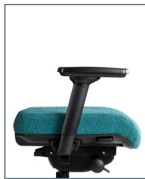

All measurements shown are in inches. For more options see our current online price book.

Arm Options

0 Arm
Fixed

3 Arm
3D

4 Arm
4D

6 Arm
3D Chrome

7 Arm
Chrome Loop

8 Arm
4D Chrome

Base Options

Standard
27" High Crown
Black

B15
26" High Crown
Polished Aluminium

Forward Pivot Synchro (2)

- Swivel 360°
- Pneumatic seat height
- Seat tilt tension
- Back angle
- Seat angle
- Back to seat tilt, 2:1
- Anti-kick tilt-lock
- Optional Seat slider

Weight Sensitive (3)

- Swivel 360°
- Pneumatic seat height
- Seat tilt tension
- Back angle
- Seat angle
- Back to seat tilt, 2:1
- Anti-kick tilt-lock
- Seat slider

How to Specify

Series Code	Back	Seat	Arm	Mech
	4 Mesh Mid	6 Medium 7 Large		
KNO	6	6	5	2