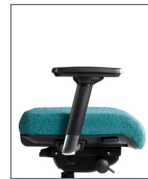

All measurements shown are in inches. For more options see our current online price book.

Arm Options

0 Arm
Fixed

3 Arm
3D

4 Arm
4D

6 Arm
3D Chrome

7 Arm
Chrome Loop

8 Arm
4D Chrome

Base Options

Standard
27" High Crown
Black

B15
26" High Crown
Polished Aluminium

Forward Pivot Synchro (2)

- Swivel 360°
- Pneumatic seat height
- Seat tilt tension
- Back angle
- Seat angle
- Back to seat tilt, 2:1
- Anti-kick tilt-lock
- Optional Seat slider

Weight Sensitive (3)

- Swivel 360°
- Pneumatic seat height
- Seat tilt tension
- Back angle
- Seat angle
- Back to seat tilt, 2:1
- Anti-kick tilt-lock
- Seat slider

How to Specify

Series Code	Back	Seat	Arm	Mech
	4 Mesh Mid	6 Medium 7 Large		
KNO	6	6	5	2