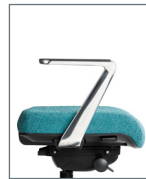

All measurements shown are in inches. For more options see our current online price book.

Arm Options

0 Arm
Fixed

3 Arm
3D

4 Arm
4D

6 Arm
3D Chrome

7 Arm
Chrome Loop

8 Arm
4D Chrome

Base Options

Standard
27" High Crown
Black

B15
26" High Crown
Polished Aluminium

Forward Pivot Synchro (2)

- Swivel 360°
- Pneumatic seat height
- Seat tilt tension
- Back angle
- Seat angle
- Back to seat tilt, 2:1
- Anti-kick tilt-lock
- Optional Seat slider

Weight Sensitive (3)

- Swivel 360°
- Pneumatic seat height
- Seat tilt tension
- Back angle
- Seat angle
- Back to seat tilt, 2:1
- Anti-kick tilt-lock
- Seat slider

How to Specify

Series Code	Back	Seat	Arm	Mech
	4 Mesh Mid	6 Medium 7 Large		
KNO	6	6	5	2