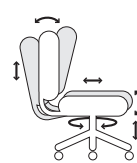

NEUTRALPOSTURE NP

Knomi® Mesh

Knomi[®] Mesh

KN04352	KN06352	KN04353	KN06353	
35.5 x 26 x 26	40.5 x 26 x 26	35.5 x 26 x 26	40.5 x 26 x 26	Overall
28 lbs	29 lbs	28 lbs	29 lbs	Chair Weight
20	20	20	20	Seat Width
16.5 – 21.5	16.5 – 21.5	16.5 – 21.5	16.5 – 21.5	Seat Height
17 – 19	17 – 19	17 – 19	17 – 19	Seat Depth
F1° – R4.5°	F1° – R4.5°	F1° – R4.5°	F1° – R4.5°	Seat Angle
20	19.5	20	19.5	Back Width
17 – 19	22 – 24	17 – 19	22 – 24	Back Height
102° – 123°	102° – 123°	102° – 123°	102° – 123°	Back Angle
3.5 – 8.5	3.5 – 8.5	3.5 – 8.5	3.5 – 8.5	Lumbar Range
26	26	26	26	Base

All measurements shown are in inches. For more options see our current online price book.

Arm Options

0 Arm
Fixed

3 Arm
3D

4 Arm
4D

6 Arm
3D Chrome

7 Arm
Chrome Loop

8 Arm
4D Chrome

Base Options

Standard
26" High Crown
Black

B15
26" High Crown
Polished Aluminium

Chair Mech Options

Forward Pivot Synchro (2)

- Swivel 360°
- Pneumatic seat height
- Seat tilt tension
- Back angle
- Seat angle
- Back to seat tilt. 2:1
- Anti-kick tilt-lock
- Optional Seat slider

Weight Sensitive (3)

- Swivel 360°
- Pneumatic seat height
- Seat tilt tension
- Back angle
- Seat angle
- Back to seat tilt, 2:1
- Anti-kick tilt-lock
- Seat slider

How to Specify

Series Code	Back	Seat	Arm	Mech
	4 Mesh Mid 6 Mesh High	3 Mesh Seat		
KNO	6	3	5	2