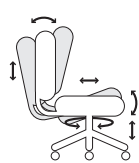

NEUTRALPOSTURE NP

Knomi® Mesh

Knomi[®] Mesh

KN04352	KN06352	KN04353	KN06353	
35.5 x 26 x 26	40.5 x 26 x 26	35.5 x 26 x 26	40.5 x 26 x 26	Overall
28 lbs	29 lbs	28 lbs	29 lbs	Chair Weight
20	20	20	20	Seat Width
16.5 – 21.5	16.5 – 21.5	16.5 – 21.5	16.5 – 21.5	Seat Height
17 – 19	17 – 19	17 – 19	17 – 19	Seat Depth
F1° – R4.5°	F1° – R4.5°	F1° – R4.5°	F1° – R4.5°	Seat Angle
20	19.5	20	19.5	Back Width
17 – 19	22 – 24	17 – 19	22 – 24	Back Height
102° – 123°	102° – 123°	102° – 123°	102° – 123°	Back Angle
3.5 – 8.5	3.5 – 8.5	3.5 – 8.5	3.5 – 8.5	Lumbar Range
26	26	26	26	Base

All measurements shown are in inches. For more options see our current online price book.

Arm Options

0 Arm
Fixed

3 Arm
3D

4 Arm
4D

6 Arm
3D Chrome

7 Arm
Chrome Loop

8 Arm
4D Chrome

Base Options

Standard
26" High Crown
Black

B15
26" High Crown
Polished Aluminium

Chair Mech Options

Forward Pivot Synchro (2)

- Swivel 360°
- Pneumatic seat height
- Seat tilt tension
- Back angle
- Seat angle
- Back to seat tilt. 2:1
- Anti-kick tilt-lock
- Optional Seat slider

Weight Sensitive (3)

- Swivel 360°
- Pneumatic seat height
- Seat tilt tension
- Back angle
- Seat angle
- Back to seat tilt, 2:1
- Anti-kick tilt-lock
- Seat slider

How to Specify

Series Code	Back	Seat	Arm	Mech
	4 Mesh Mid 6 Mesh High	3 Mesh Seat		
KNO	6	3	5	2