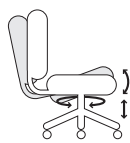

NeutralPosture

Embrace™

EMB1124	EMB2124	EMB1124-PT	EMB2124-PT	
36 x 26 x 26	40 x 26 x 26	36 x 26 x 26	40 x 26 x 26	Chair
57 lbs	57 lbs	57 lbs	57 lbs	Chair Weight
21	21	21	21	Seat Width
15.5-20.5	15.5 – 20.5	15.5-20.5	15.5-20.5	Seat Height
19.5	19.5	19.5	19.5	Seat Depth
R6° – F23°	R6° – F23°	R6° – F23°	R6° – F23°	Seat Angle
22	22	22	22	Back Width
22	25	22	25	Back Height
NA	NA	NA	NA	Back Angle
8	8	8	8	Arm Height
21.75	21.75	21.75	21.75	Arm Width
26	26	26	26	Base

EMB1120	EMB2120	EMB1120-PT	EMB2120-PT	
38.5 x 26 x 28	42.5 x 26 x 28	38.5 x 26 x 28	42.5 x 26 x 28	Chair
57 lbs	57 lbs	57 lbs	57 lbs	Chair Weight
21	21	21	21	Seat Width
18-21	18-21	18 – 21	18 – 21	Seat Height
19.5	19.5	19.5	19.5	Seat Depth
R7° – F24°	R7° – F24°	R7° – F24°	R7° – F24°	Seat Angle
22	22	22	22	Back Width
22	25	22	25	Back Height
NA	NA	NA	NA	Back Angle
8	8	8	8	Arm Height
21.75	21.75	21.75	21.75	Arm Width
26	26	26	26	Base

All measurements shown are in inches.
For more options see our current online price book.

Finishes

CP
Chrome Package

Chair Mech Options

- Tilt-swivel (4)**
- Swivel 360°
 - Pneumatic seat height
 - Seat tilt tension
 - Back to seat tilt 1:1

- Knee-tilt (0)**
- Swivel 360°
 - Pneumatic seat height
 - Seat tilt tension
 - Back to seat tilt, 1:1
 - Rock or lock recline

How to Specify

Series Code	Back	Seat	Arms	Mech
	1 Mid 2 High	1 Medium	2 C Loop	
EMB	2	1	2	4