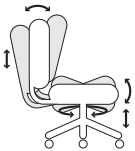

NEUTRALPOSTURE NP

E-Series™

E-Series™

ES2256	ES3256	Overall
35.75 x 26 x 26	40 x 26 x 26	Chair Weight
52.5 lbs	58 lbs	Seat Width
20.5	20.5	Seat Height
17.5 – 22.5	17.5 – 22.5	Seat Depth
16 – 18	16 – 18	Seat Angle
F1° – R20°	F1° – R16°	Back Width
17.5	19.5	Back Height
17 – 21	21 – 25	Back Angle
102° – 120°	97° – 112°	Lumbar Range
4	4	Base
26	26	

All measurements shown are in inches.
For more options see our current online price book.

Arm Options

0 Arm
4" Adjustable

2 Arm
Lateral Sliding

9 Arm
5-way Adjustable

Chair Mech

Multi-tilt (6)

- Swivel 360°
- Pneumatic seat height
- Independent back angle
- Independent seat angle
- Seat tilt tension
- Infinite adjust forward tilt-stop
- Optional seat slider

How to Specify

Series Code	Back	Seat	Arms	Mech
	2 Mid 3 High	2 Medium		
ES	3	2	0	6