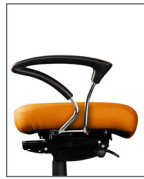

## Arm Options

**0 Arm**  
Pivoting Gelthane Chrome

**1 Arm**  
Forward Sliding Gelthane Pad

**6 Arm**  
C Loop

**7 Arm**  
Chrome Loop

## Base Options

**B0**  
26" Black

**B6**  
26" Polished Aluminum

**B15**  
26" High Crown Polished Aluminum

**B16**  
Standard 26" High Crown Black

### Knee-tilt (0)

- Swivel 360°
- Pneumatic seat height
- Seat tilt tension
- Back to seat tilt, 1:1
- Rock or lock recline