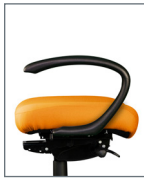

NEUTRALPOSTURE NP

Balance™

BAL5350	BAL5352	
38 x 26 x 26	39 x 26 x 26	Overall
48.5 lbs	39 lbs	Chair Weight
22	22	Seat Width
16.5 – 21.5	16.5 – 21.5	Seat Height
17.5	16.5 – 19.5	Seat Depth
F6° – R15°	F5° – R12°	Seat Angle
18.5	18.5	Back Width
22	22	Back Height
105° – 125°	102° – 125°	Back Angle
NA	NA	Lumbar Range
26	26	Base Diameter

## Arm Options

**0 Arm**  
Pivoting Gelthane Chrome

**1 Arm**  
Forward Sliding Gelthane Pad

**6 Arm**  
C Loop

**7 Arm**  
Chrome Loop

### Knee-tilt (0)

- Swivel 360°
- Pneumatic seat height
- Seat tilt tension
- Back to seat tilt, 1:1
- Rock or lock recline