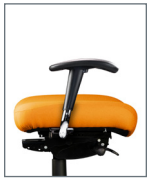

NEUTRALPOSTURE NP

Balance™

BAL5350	BAL5352	
38 x 26 x 26	39 x 26 x 26	Overall
48.5 lbs	39 lbs	Chair Weight
22	22	Seat Width
16.5 – 21.5	16.5 – 21.5	Seat Height
17.5	16.5 – 19.5	Seat Depth
F6° – R15°	F5° – R12°	Seat Angle
18.5	18.5	Back Width
22	22	Back Height
105° – 125°	102° – 125°	Back Angle
NA	NA	Lumbar Range
26	26	Base Diameter

## Arm Options

**0 Arm**  
Pivoting Gelthane Chrome

**1 Arm**  
Forward Sliding Gelthane Pad

**6 Arm**  
C Loop

**7 Arm**  
Chrome Loop

### Knee-tilt (0)

- Swivel 360°
- Pneumatic seat height
- Seat tilt tension
- Back to seat tilt, 1:1
- Rock or lock recline