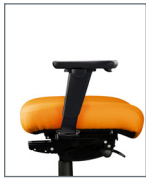

NEUTRALPOSTURE NP

Balance™

BAL5350	BAL5352	
38 x 26 x 26	39 x 26 x 26	Overall
48.5 lbs	39 lbs	Chair Weight
22	22	Seat Width
16.5 – 21.5	16.5 – 21.5	Seat Height
17.5	16.5 – 19.5	Seat Depth
F6° – R15°	F5° – R12°	Seat Angle
18.5	18.5	Back Width
22	22	Back Height
105° – 125°	102° – 125°	Back Angle
NA	NA	Lumbar Range
26	26	Base Diameter

## Arm Options

**0 Arm**  
Pivoting Gelthane Chrome

**1 Arm**  
Forward Sliding Gelthane Pad

**6 Arm**  
C Loop

**7 Arm**  
Chrome Loop

### Knee-tilt (0)

- Swivel 360°
- Pneumatic seat height
- Seat tilt tension
- Back to seat tilt, 1:1
- Rock or lock recline