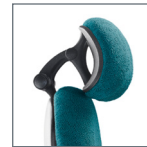

## Arm Options

**0 Arm**  
5-way 360°

**3 Arm**  
360° Swivel w/  
Oversized Urethane

**4 Arm**  
Swing

**6 Arm**  
360° w/Oversized  
Black Vinyl

**7 Arm**  
360° w/Oversized  
Fabric/Leather

**P Arm**  
360° Swivel

## Seat Options

**5 Seat**  
Medium Seat,  
Minimal Contour

**6 Seat**  
Medium Seat,  
Moderate Contour

**7 Seat**  
Medium Seat,  
Deep Contour

**8 Seat**  
Large Seat,  
Minimal Contour

**9 Seat**  
Large Seat,  
Deep Contour