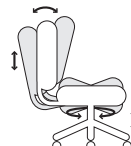

## Headrest Option

## Base Options

**B0**  
Standard  
26" Black

**B6**  
26" Polished  
Aluminum

**B8**  
27" Brushed  
Aluminum

**B12**  
28" Black

## Chair Mech

### Multi-function (0)

- Center pivot
- Swivel 360°
- Pneumatic seat height
- Back height
- Seat angle
- Seat tension
- Independent back angle
- Forward tilt-stop
- Seat slider