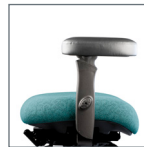

## Arm Options

**0 Arm**  
5-way 360°

**3 Arm**  
360° Swivel w/  
Oversized Urethane

**4 Arm**  
Swing

**6 Arm**  
360° w/Oversized  
Black Vinyl

**7 Arm**  
360° w/Oversized  
Fabric/Leather

**P Arm**  
360° Swivel

## Seat Options

**5 Seat**  
Medium Seat,  
Minimal Contour

**6 Seat**  
Medium Seat,  
Moderate Contour

**7 Seat**  
Medium Seat,  
Deep Contour

**8 Seat**  
Large Seat,  
Minimal Contour

**9 Seat**  
Large Seat,  
Deep Contour

## Base Options

**B0**  
Standard  
26" Black

**B6**  
26" Polished  
Aluminum

**B8**  
27" Brushed  
Aluminum

**B12**  
28" Black