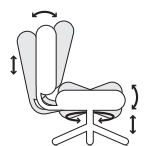

## Seat Options

**5 Seat**  
Medium Seat,  
Minimal Contour

**6 Seat**  
Medium Seat,  
Moderate Contour

**7 Seat**  
Medium Seat,  
Deep Contour

**8 Seat**  
Large Seat,  
Minimal Contour

**9 Seat**  
Large Seat,  
Deep Contour

## Base Options

**B0**  
Standard  
26" Black

**B6**  
26" Polished  
Aluminum

**B8**  
27" Brushed  
Aluminum

**B12**  
28" Black

## Chair Mech

### Multi-function (0)

- Center pivot
- Swivel 360°
- Pneumatic seat height
- Back height
- Seat angle
- Seat tension
- Independent back angle
- Forward tilt-stop
- Seat slider