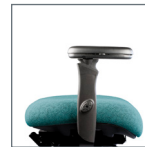

## Arm Options

**0 Arm**  
5-way 360°

**3 Arm**  
360° Swivel w/  
Oversized Urethane

**4 Arm**  
Swing

**6 Arm**  
360° w/Oversized  
Black Vinyl

**7 Arm**  
360° w/Oversized  
Fabric/Leather

**P Arm**  
360° Swivel

## Seat Options

**5 Seat**  
Medium Seat,  
Minimal Contour

**6 Seat**  
Medium Seat,  
Moderate Contour

**7 Seat**  
Medium Seat,  
Deep Contour

**8 Seat**  
Large Seat,  
Minimal Contour

**9 Seat**  
Large Seat,  
Deep Contour

## Base Options

**B0**  
Standard  
26" Black

**B6**  
26" Polished  
Aluminum

**B8**  
27" Brushed  
Aluminum

**B12**  
28" Black