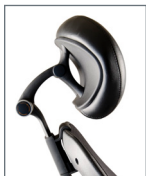

B0
Standard
26" Black

B6
26" Polished
Aluminum

B8
27" Brushed
Aluminum

B12
28" Black

Base Options

Headrest Options

HE
Height Adjustable

H5
Dual Pivot

S1 or S2
Grade C or 1 (S1)
Grade 2 (S2)

S5
Ultraleather™

Back Sleeve Options

Chair Mech

Multi-function (0)

- Center pivot
- Swivel 360°
- Pneumatic seat height
- Seat angle
- Seat tension
- Independent back angle
- Forward tilt-stop
- Seat slider