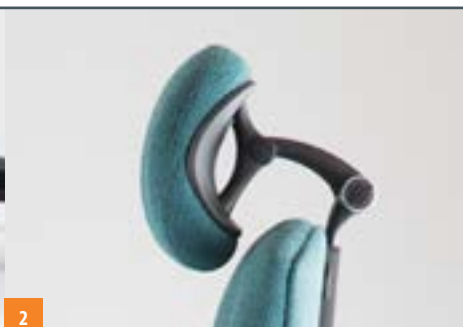

Dependable comfort. When it's dependability you're seeking, look no further than the Cozi Series.

Ergonomically designed with unrivaled adjustability to fit any user, the Cozi ensures superior comfort and long-lasting support.

FEATURES

- 13 Active Adjustments
- Upholstered Back Outer
- Passive Weight Dispersion Design
- Generous Foam for Optimal Comfort
- Heavy-duty Casters and Base

2

1. NeXtep® footrest
2. Optional headrest
3. Passive weight dispersion and generous foam for optimal comfort
4. Upholstered back outer
5. Up to 13 active adjustments

Visit NeutralPosture.com or call 979.778.0502
Item #901023 © 2024 Neutral Posture, Inc. All rights reserved. 2024/08

ISO 9001:2015 Approved
SCS Indoor Advantage