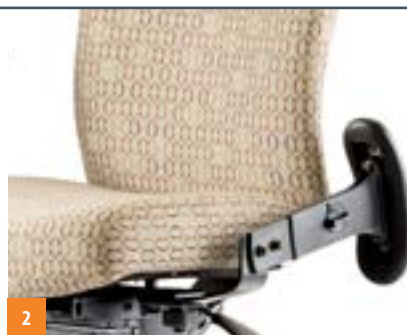

Cozi® 24/7

Ideal for multi-user workstations. People come in all different shapes and sizes making it difficult to find the perfect fit in a chair. Engineered to give you the support and comfort you need,

the Cozi 24/7 is built for durability. The ability to withstand use by multiple individuals makes this chair ideal for environments requiring around-the-clock use.

FEATURES

- 11 Active Adjustments
- Upholstered Back Outer
- Passive Weight Dispersion Design
- Generous Foam for Optimal Comfort
- Heavy-duty Casters and Base
- Continuous Shift Five Year Warranty

1

2

3

4

5

1. NeXtep® footrest
2. Swing arm
3. Continuous shift and passive weight dispersion design
4. Upholstered back outer
5. Up to 11 active adjustments