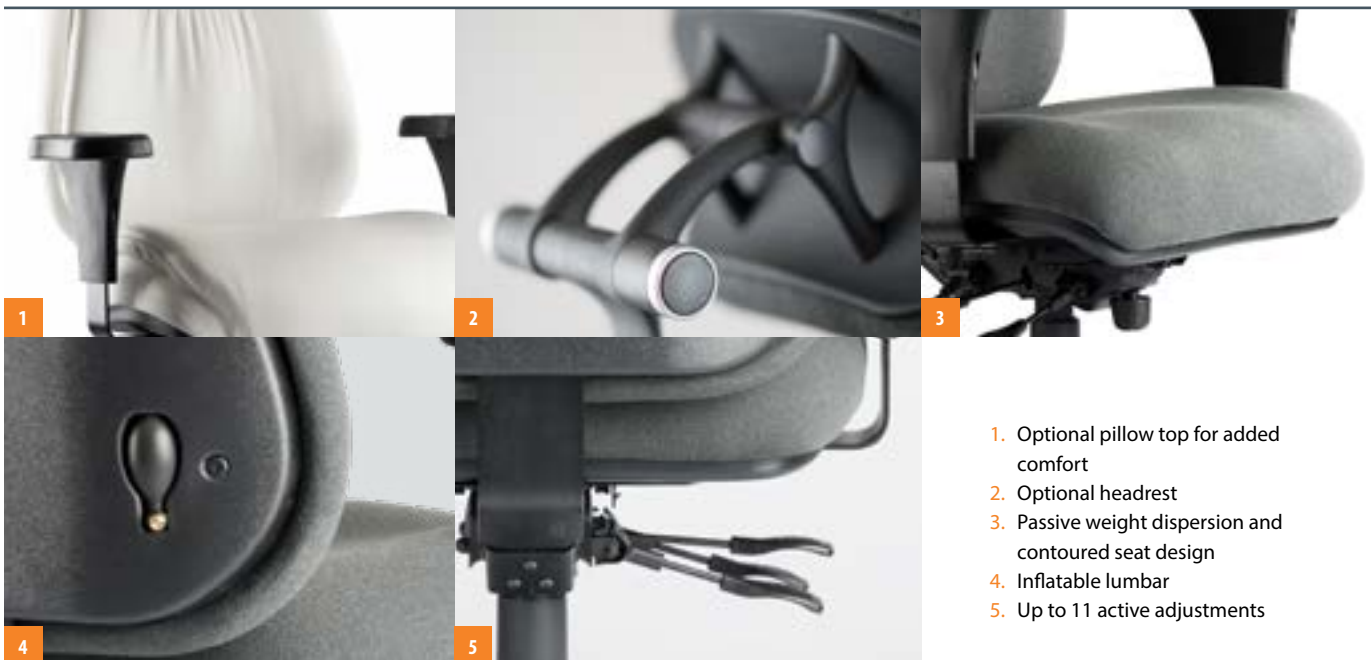

of ergonomic function and support enables you to perform at the highest level without the constant worry of discomfort. Sit in the Big & Tall to experience the personalized comfort you deserve.

## FEATURES

- Supports users up to 500 lbs and/or 7 ft tall
- FDA Approved Medical Device
- Up to 11 Active Adjustments
- Inflatable Lumbar Support
- High back with Moderate and Deep Contoured Seats
- Continuous Shift Five Year Warranty
- Standard with Seat Slider

BTC10100

BTC10110-PT

BTC10100-H4

BTC10100-PT-H4

BTC16800-PT

1. Optional pillow top for added comfort
2. Optional headrest
3. Passive weight dispersion and contoured seat design
4. Inflatable lumbar
5. Up to 11 active adjustments