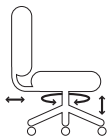

All measurements shown are in inches.
For more options see our current online price book.

Arm Options

A0
4" Adjustable

A2
T arms

A3
3" Adjustable

A6
4" Adjustable
Extended Height

Base Options

B0
26" Black

B3
26" Spider Ring
w/Glides

B6
26" Polished
Aluminum

B9
28" Chrome

B12
28" Black

B20
25" Spider Ring
w/Glides

Chair Mech Options

Basic (1)

- Swivel 360°
- Pneumatic seat height
- Back depth

Standard (2)

- Swivel 360°
- Pneumatic seat height
- Independent back angle
- Back height

Deluxe-tilt (3)

- Swivel 360°
- Pneumatic seat height
- Seat angle
- Seat tilt tension
- Independent back angle
- Back height