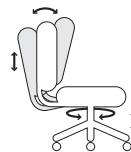

All measurements shown are in inches.
For more options see our current online price book.

Arm Options

A0
4" Adjustable

A2
T arms

A3
3" Adjustable

A6
4" Adjustable
Extended Height

Base Options

B0
26" Black

B3
26" Spider Ring
w/Glides

B6
26" Polished
Aluminum

B9
28" Chrome

B12
28" Black

B20
25" Spider Ring
w/Glides

Chair Mech Options

Basic (1)

- Swivel 360°
- Pneumatic seat height
- Back depth

Standard (2)

- Swivel 360°
- Pneumatic seat height
- Independent back angle
- Back height

Deluxe-tilt (3)

- Swivel 360°
- Pneumatic seat height
- Seat angle
- Seat tilt tension
- Independent back angle
- Back height