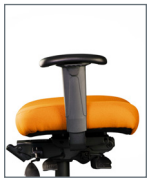

NeutralPosture

Adapta™ Stool

Adapta™ Stool

ADS5658	ADSS758	ADS5651	ADSS751	ADS5659	ADSS759	
43 x 26 x 26	43 x 26 x 26	42 x 26 x 26	42 x 26 x 26	43 x 26 x 26	43 x 26 x 26	Overall
40.5 lbs	40.5 lbs	32 lbs	32 lbs	40.5 lbs	40.5 lbs	Chair Weight
19.5	22	19.5	22	19.5	22	Seat Width
22.5 – 30.5	22.5 – 30.5	21.5-29.5	21.5-29.5	22.5 – 30.5	22.5 – 30.5	Seat Height
15 – 17.5	15 – 17.5	14.5-16	14.5-16	15 – 17.5	15 – 17.5	Seat Depth
R3°	R3°	R4°	R4°	R4°	R4°	Seat Angle
19.5	19.5	19.5	19.5	19.5	19.5	Back Width
21 – 23.5	21 – 23.5	20.5	20.5	21 – 23.5	21 – 23.5	Back Height
97° – 105°	97° – 105°	100°	100°	97° – 105°	97° – 105°	Back Angle
2.75	2.75	2.75	2.75	2.75	2.75	Lumbar Range
26	26	26	26	26	26	Base

All measurements shown are in inches.

For more options see our current online price book.

Arm Options

0 Arm
4" Adjustable

1 Arm
4" Adjustable
w/Pivot

2 Arm
Lateral Sliding

3 Arm
3" Adjustable

4 Arm
Swing

6 Arm
C Loop

7 Arm
Chrome Loop

9 Arm
5-way Adjustable

Base Options

B0
Standard
26" Black

B3
26" Spider Ring

B6
26" Polished
Aluminum

B9
28" Chrome

B12
28" Black

B20
25" Spider Ring

Chair Mech Options

Basic (1)

- Swivel 360°
- Pneumatic seat height
- Back depth

Standard (8)

- Swivel 360°
- Pneumatic seat height
- Back height
- Independent back angle

Deluxe-tilt (9)