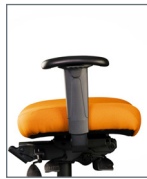

NeutralPosture

Adapta™ Stool

Adapta™ Stool

ADS5658	ADSS758	ADS5651	ADSS751	ADS5659	ADSS759	
43 x 26 x 26	43 x 26 x 26	42 x 26 x 26	42 x 26 x 26	43 x 26 x 26	43 x 26 x 26	Overall
40.5 lbs	40.5 lbs	32 lbs	32 lbs	40.5 lbs	40.5 lbs	Chair Weight
19.5	22	19.5	22	19.5	22	Seat Width
22.5 – 30.5	22.5 – 30.5	21.5-29.5	21.5-29.5	22.5 – 30.5	22.5 – 30.5	Seat Height
15 – 17.5	15 – 17.5	14.5-16	14.5-16	15 – 17.5	15 – 17.5	Seat Depth
R3°	R3°	R4°	R4°	R4°	R4°	Seat Angle
19.5	19.5	19.5	19.5	19.5	19.5	Back Width
21 – 23.5	21 – 23.5	20.5	20.5	21 – 23.5	21 – 23.5	Back Height
97° – 105°	97° – 105°	100°	100°	97° – 105°	97° – 105°	Back Angle
2.75	2.75	2.75	2.75	2.75	2.75	Lumbar Range
26	26	26	26	26	26	Base

All measurements shown are in inches.

For more options see our current online price book.

Arm Options

0 Arm
4" Adjustable

1 Arm
4" Adjustable
w/Pivot

2 Arm
Lateral Sliding

3 Arm
3" Adjustable

4 Arm
Swing

6 Arm
C Loop

7 Arm
Chrome Loop

9 Arm
5-way Adjustable

Base Options

B0
Standard
26" Black

B3
26" Spider Ring

B6
26" Polished
Aluminum

B9
28" Chrome

B12
28" Black

B20
25" Spider Ring

Chair Mech Options

Basic (1)

- Swivel 360°
- Pneumatic seat height
- Back depth

Standard (8)

- Swivel 360°
- Pneumatic seat height
- Back height
- Independent back angle

Deluxe-tilt (9)