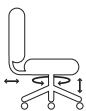

All measurements shown are in inches.

For more options see our current online price book.

Arm Options

0 Arm
4" Adjustable

1 Arm
4" Adjustable
w/Pivot

2 Arm
Lateral Sliding

3 Arm
3" Adjustable

4 Arm
Swing

6 Arm
C Loop

7 Arm
Chrome Loop

9 Arm
5-way Adjustable

Base Options

B0
Standard
26" Black

B3
26" Spider Ring

B6
26" Polished
Aluminum

B9
28" Chrome

B12
28" Black

B20
25" Spider Ring

Chair Mech Options

Basic (1)

- Swivel 360°
- Pneumatic seat height
- Back depth

Standard (8)

- Swivel 360°
- Pneumatic seat height
- Back height
- Independent back angle

Deluxe-tilt (9)