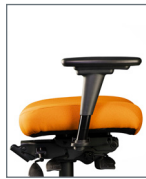

NeutralPosture

Adapta™ Stool

Adapta™ Stool

ADS5658	ADSS758	ADS5651	ADSS751	ADS5659	ADSS759	
43 x 26 x 26	43 x 26 x 26	42 x 26 x 26	42 x 26 x 26	43 x 26 x 26	43 x 26 x 26	Overall
40.5 lbs	40.5 lbs	32 lbs	32 lbs	40.5 lbs	40.5 lbs	Chair Weight
19.5	22	19.5	22	19.5	22	Seat Width
22.5 – 30.5	22.5 – 30.5	21.5-29.5	21.5-29.5	22.5 – 30.5	22.5 – 30.5	Seat Height
15 – 17.5	15 – 17.5	14.5-16	14.5-16	15 – 17.5	15 – 17.5	Seat Depth
R3°	R3°	R4°	R4°	R4°	R4°	Seat Angle
19.5	19.5	19.5	19.5	19.5	19.5	Back Width
21 – 23.5	21 – 23.5	20.5	20.5	21 – 23.5	21 – 23.5	Back Height
97° – 105°	97° – 105°	100°	100°	97° – 105°	97° – 105°	Back Angle
2.75	2.75	2.75	2.75	2.75	2.75	Lumbar Range
26	26	26	26	26	26	Base

All measurements shown are in inches.

For more options see our current online price book.

Arm Options

0 Arm
4" Adjustable

1 Arm
4" Adjustable
w/Pivot

2 Arm
Lateral Sliding

3 Arm
3" Adjustable

4 Arm
Swing

6 Arm
C Loop

7 Arm
Chrome Loop

9 Arm
5-way Adjustable

Base Options

B0
Standard
26" Black

B3
26" Spider Ring

B6
26" Polished
Aluminum

B9
28" Chrome

B12
28" Black

B20
25" Spider Ring

Chair Mech Options

Basic (1)

- Swivel 360°
- Pneumatic seat height
- Back depth

Standard (8)

- Swivel 360°
- Pneumatic seat height
- Back height
- Independent back angle

Deluxe-tilt (9)