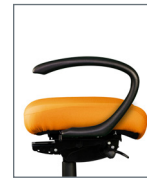

NeutralPosture

Adapta™ Stool

Adapta™ Stool

ADS5658	ADSS758	ADS5651	ADSS751	ADS5659	ADSS759	
43 x 26 x 26	43 x 26 x 26	42 x 26 x 26	42 x 26 x 26	43 x 26 x 26	43 x 26 x 26	Overall
40.5 lbs	40.5 lbs	32 lbs	32 lbs	40.5 lbs	40.5 lbs	Chair Weight
19.5	22	19.5	22	19.5	22	Seat Width
22.5 – 30.5	22.5 – 30.5	21.5-29.5	21.5-29.5	22.5 – 30.5	22.5 – 30.5	Seat Height
15 – 17.5	15 – 17.5	14.5-16	14.5-16	15 – 17.5	15 – 17.5	Seat Depth
R3°	R3°	R4°	R4°	R4°	R4°	Seat Angle
19.5	19.5	19.5	19.5	19.5	19.5	Back Width
21 – 23.5	21 – 23.5	20.5	20.5	21 – 23.5	21 – 23.5	Back Height
97° – 105°	97° – 105°	100°	100°	97° – 105°	97° – 105°	Back Angle
2.75	2.75	2.75	2.75	2.75	2.75	Lumbar Range
26	26	26	26	26	26	Base

All measurements shown are in inches.

For more options see our current online price book.

Arm Options

0 Arm
4" Adjustable

1 Arm
4" Adjustable
w/Pivot

2 Arm
Lateral Sliding

3 Arm
3" Adjustable

4 Arm
Swing

6 Arm
C Loop

7 Arm
Chrome Loop

9 Arm
5-way Adjustable

Base Options

B0
Standard
26" Black

B3
26" Spider Ring

B6
26" Polished
Aluminum

B9
28" Chrome

B12
28" Black

B20
25" Spider Ring

Chair Mech Options

Basic (1)

- Swivel 360°
- Pneumatic seat height
- Back depth

Standard (8)

- Swivel 360°
- Pneumatic seat height
- Back height
- Independent back angle

Deluxe-tilt (9)